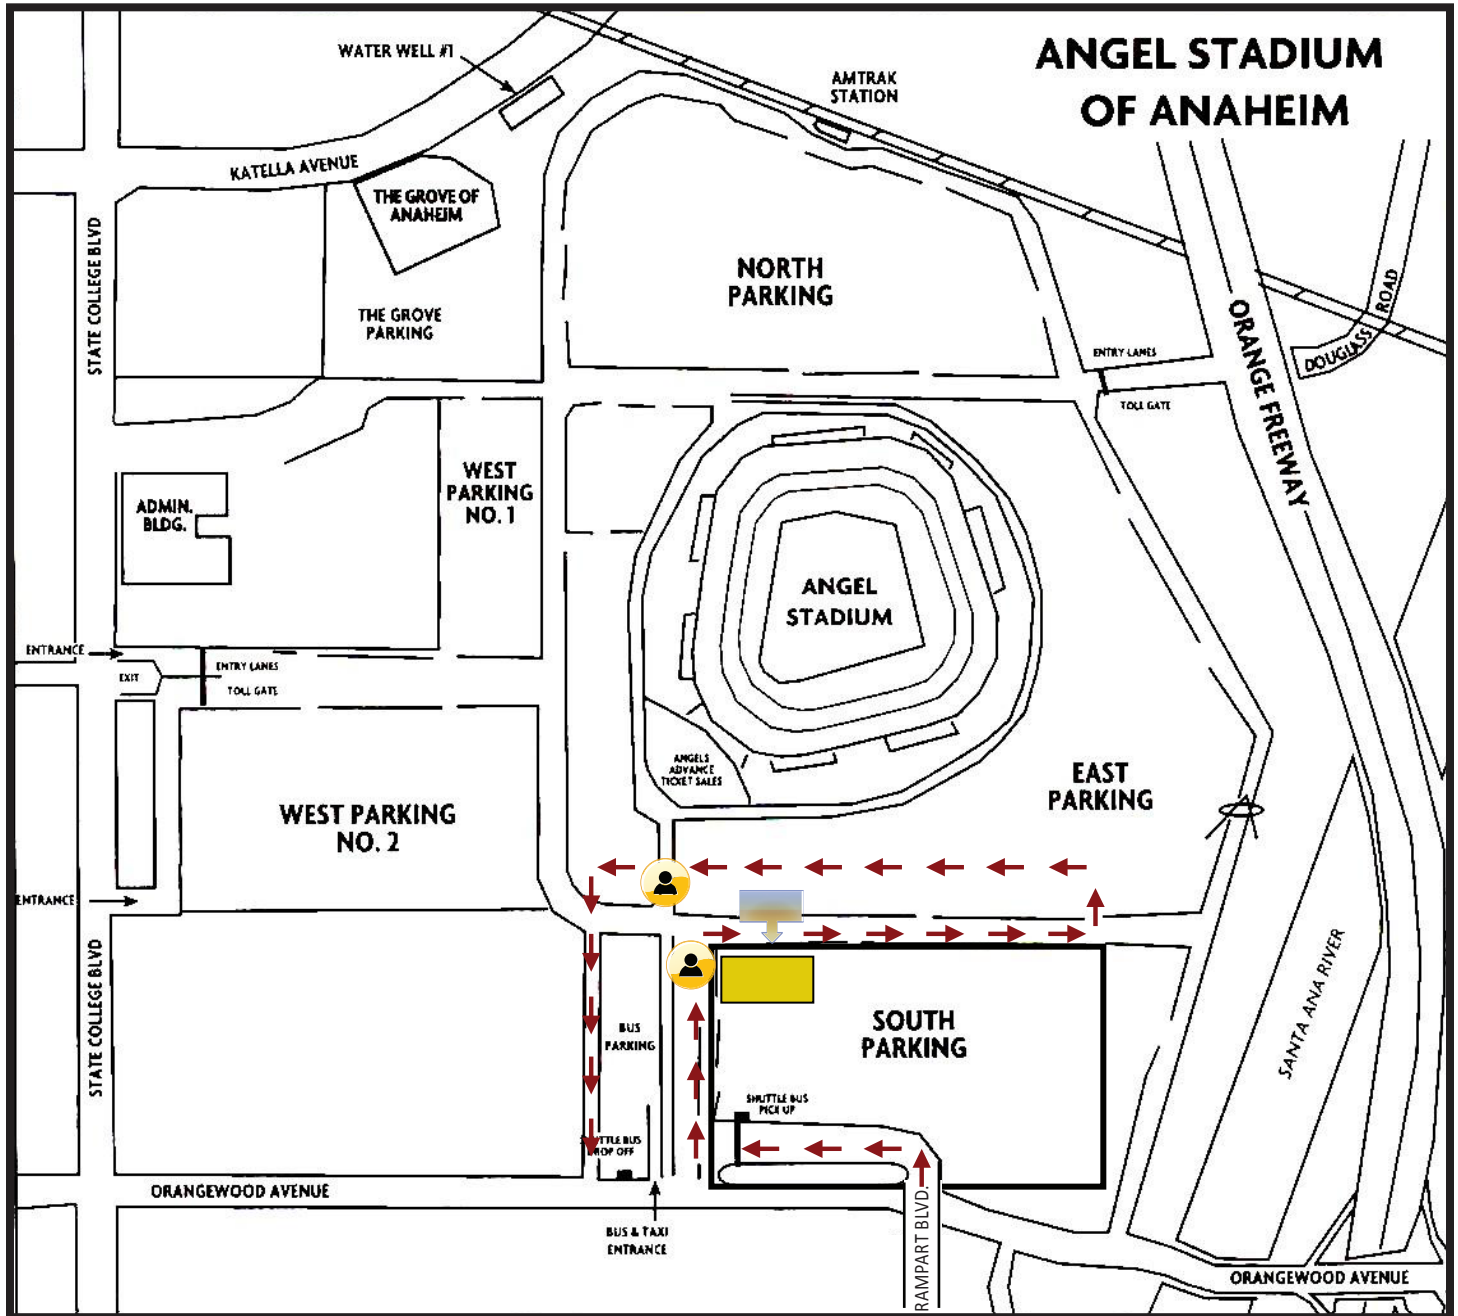

MD&M - EXHIBIT A

Convention Center Event Overflow - Enter via Rampart Boulevard at Orangewood, at the signal light, and go into the parking lot.

Parking Attendants

Pedestrian Safety Waiting Zone

Shuttle Attendee Pick Up /Drop off Location

Shuttle Buses enter via Rampart Boulevard at Orangewood Bus Lot entrance.