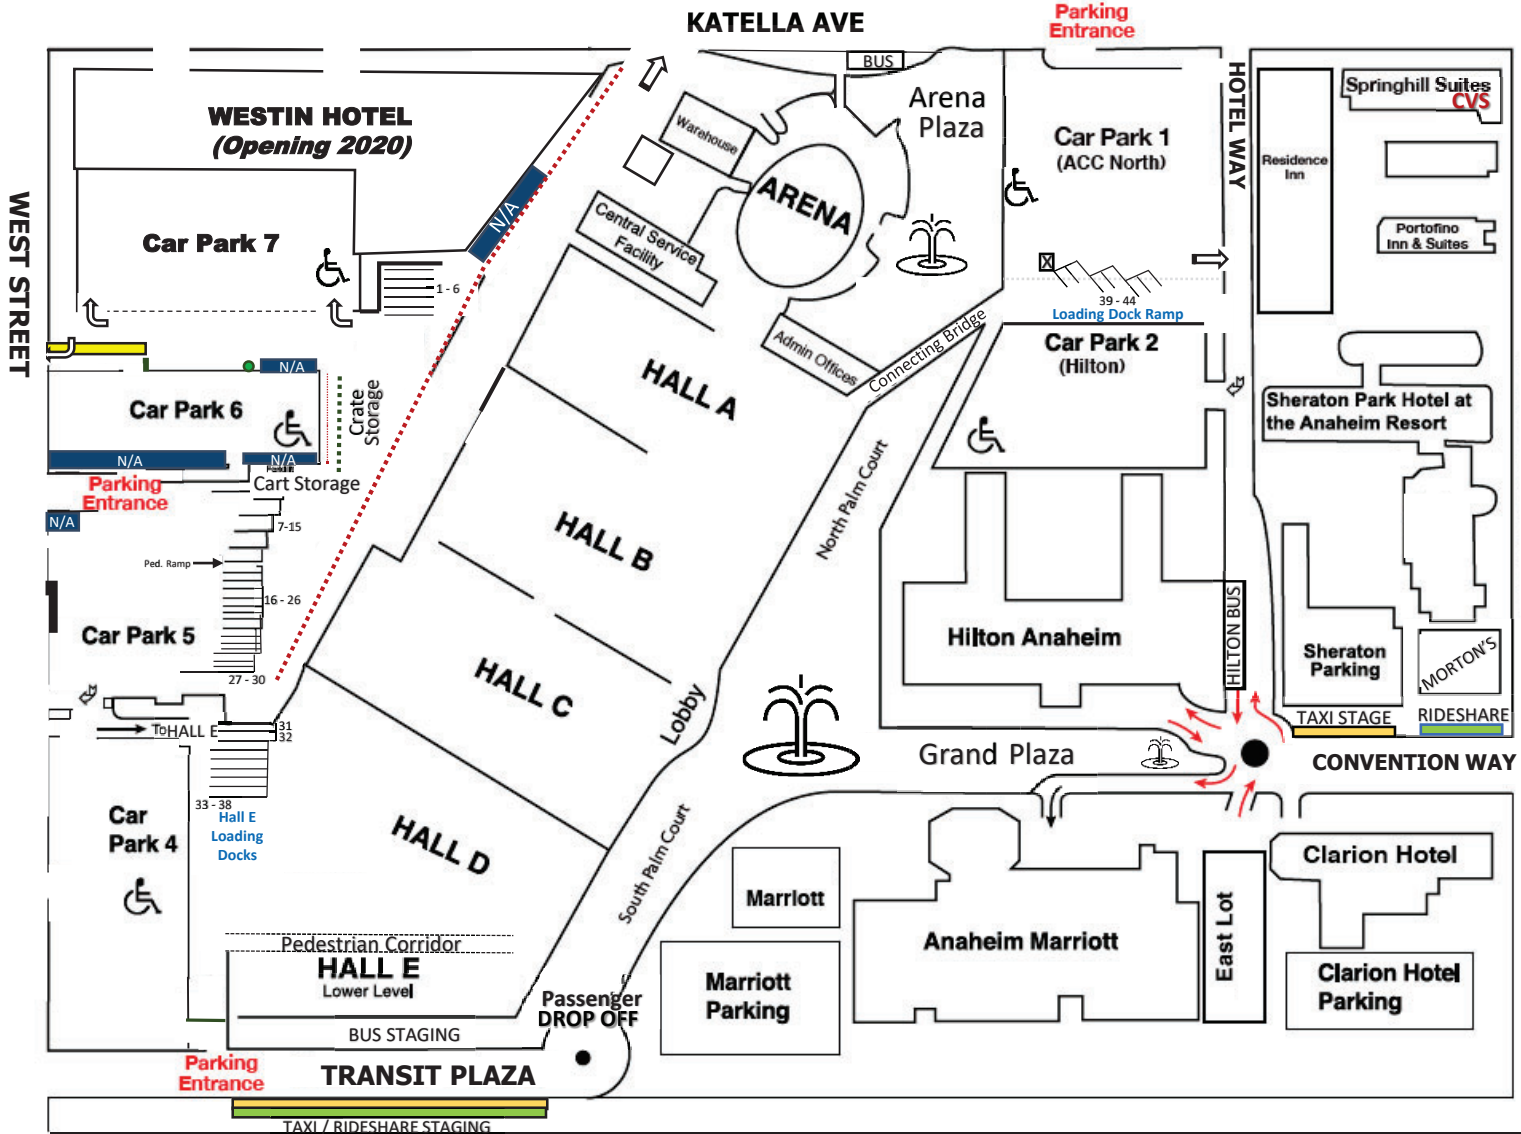

DLAND DRIVE

ANAHEIM CONVENTION CENTER PARKING GUIDE

Updated 03/06/2019

DISNEY WAY

ACC Parking at
The Shops at
Anaheim
Gardenwalk

Hyatt House
Walgreens

Disney's
Toy Story
Parking

HARBOR BLVD

KATELLA AVE

WEST STREET

HOTEL WAY

HILTON BUS

CONVENTION WAY

TRANSIT PLAZA

TAXI / RIDESHARE STAGING